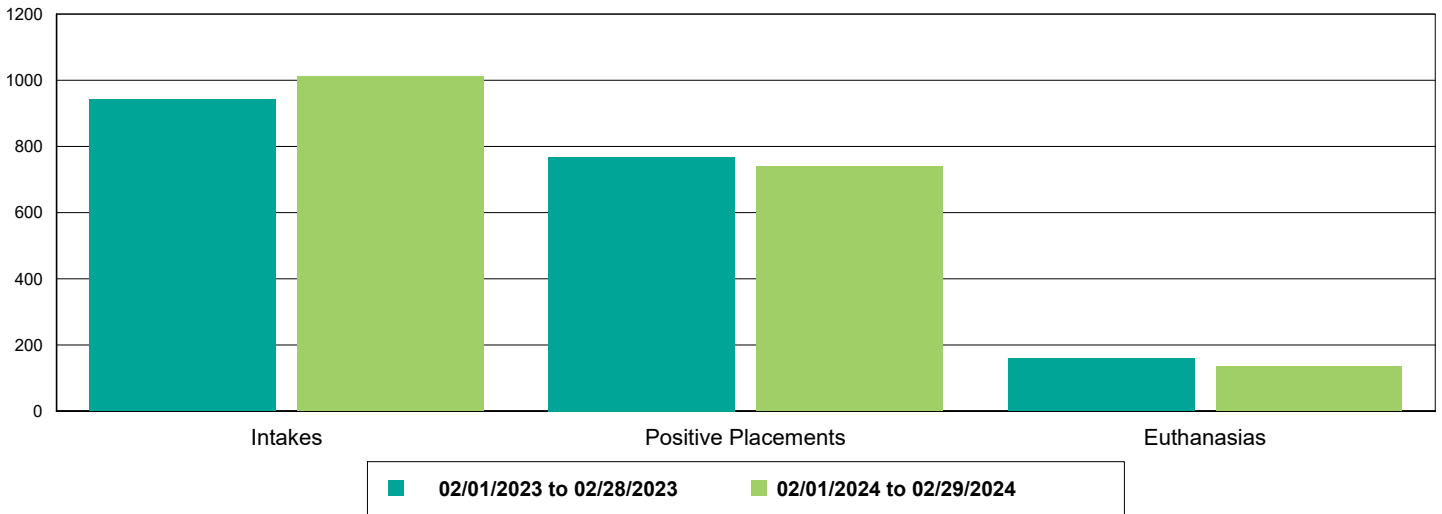

Dog Intakes, Positive Placements, and Euthanasias