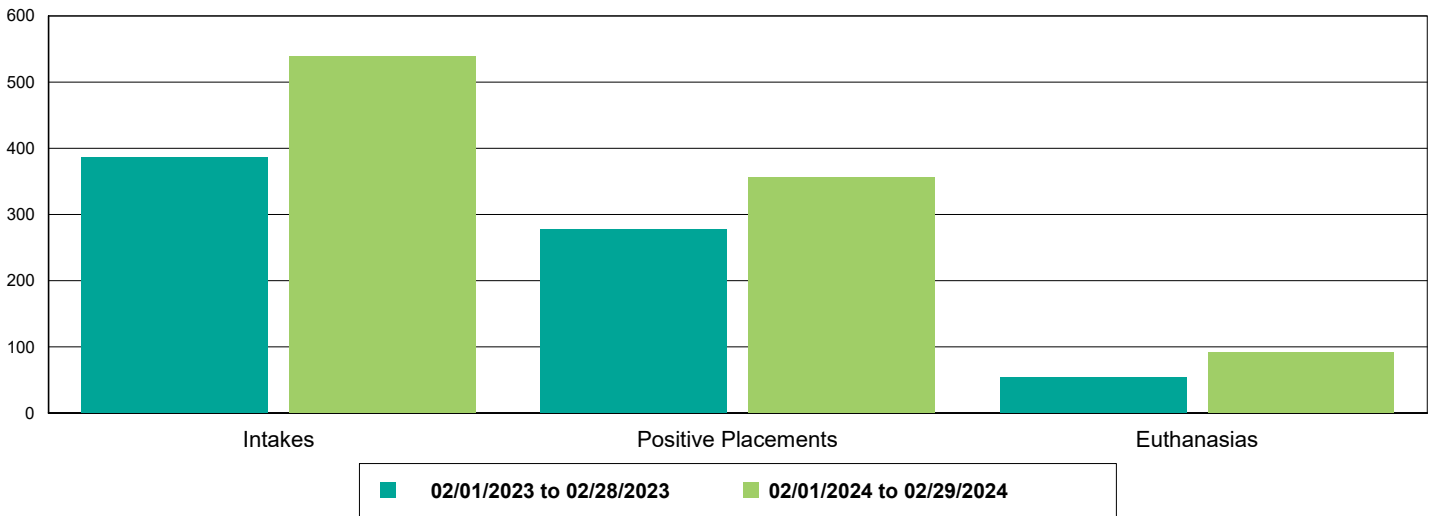

Cat Intakes, Positive Placements, and Euthanasias