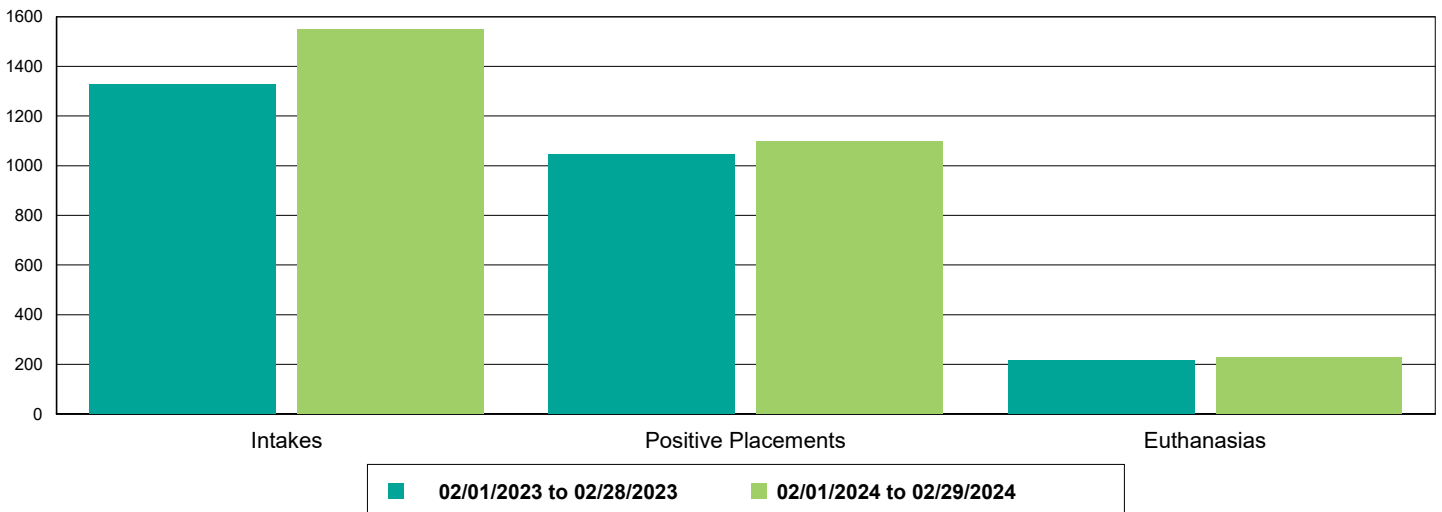

Dogs And Cats Intakes, Positive Placements, and Euthanasias